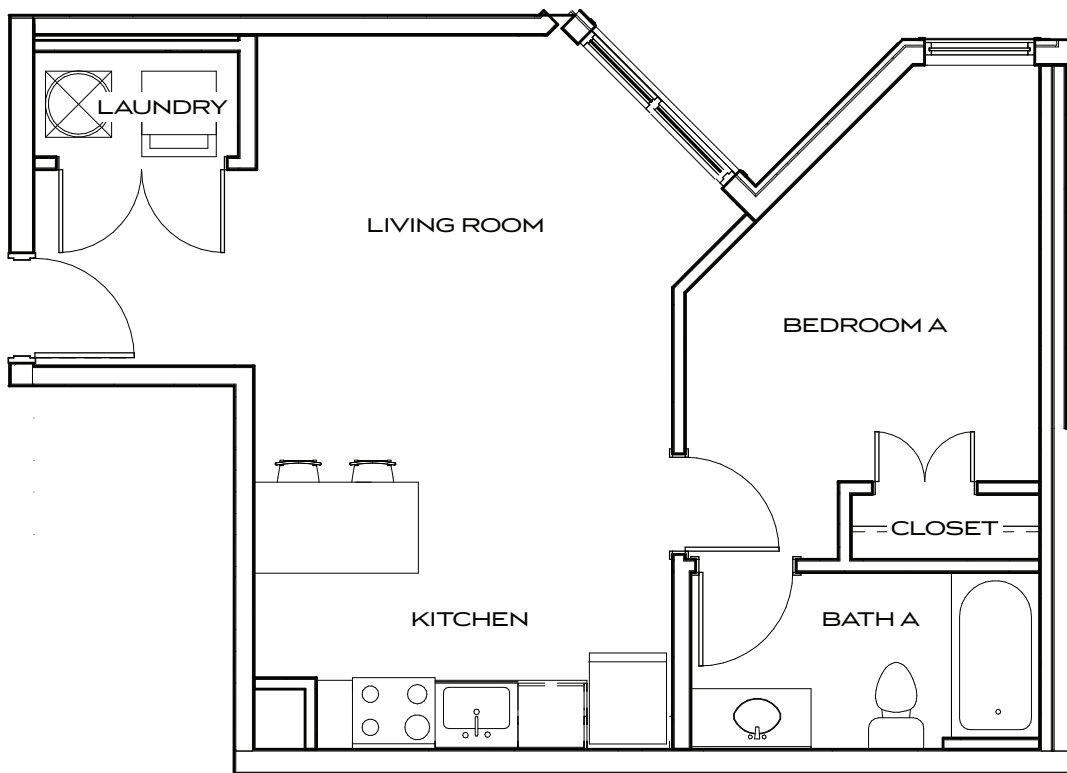

THE SHULER

1 bedroom / 1 bathroom

approximately 583 SF

705 S. 17th Street, Knoxville, TN 37916 | 865.444.2150 | TheStandardAtKnoxville.com