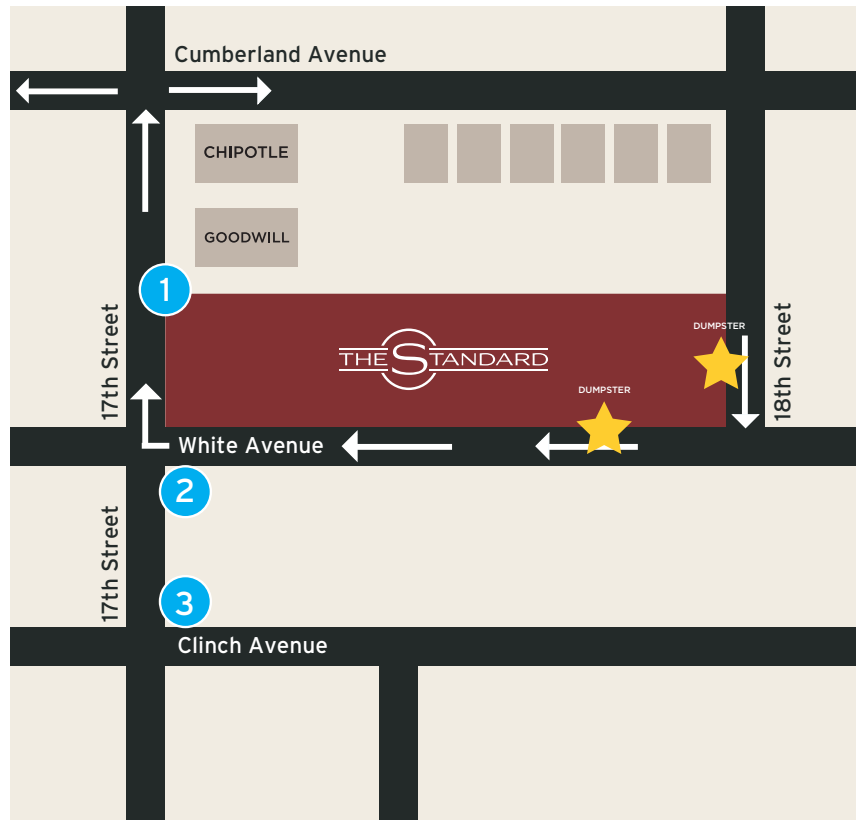

WELCOME TO THE STANDARD

We are pleased that you chose our community for your new home! Now that fall is in full swing, we are finalizing preparations for The Standard's 2019 Move In Day. Since we have 672 bedrooms, we want to make your move-in process as seamless as possible.

Move In Procedure:

- 1 Pull in here to park. Parking will be first come, first serve. Please only park in 1 hour increments.
- 2 Public parking is located on White Avenue.
- 3 Public parking is also located on Clinch Avenue.